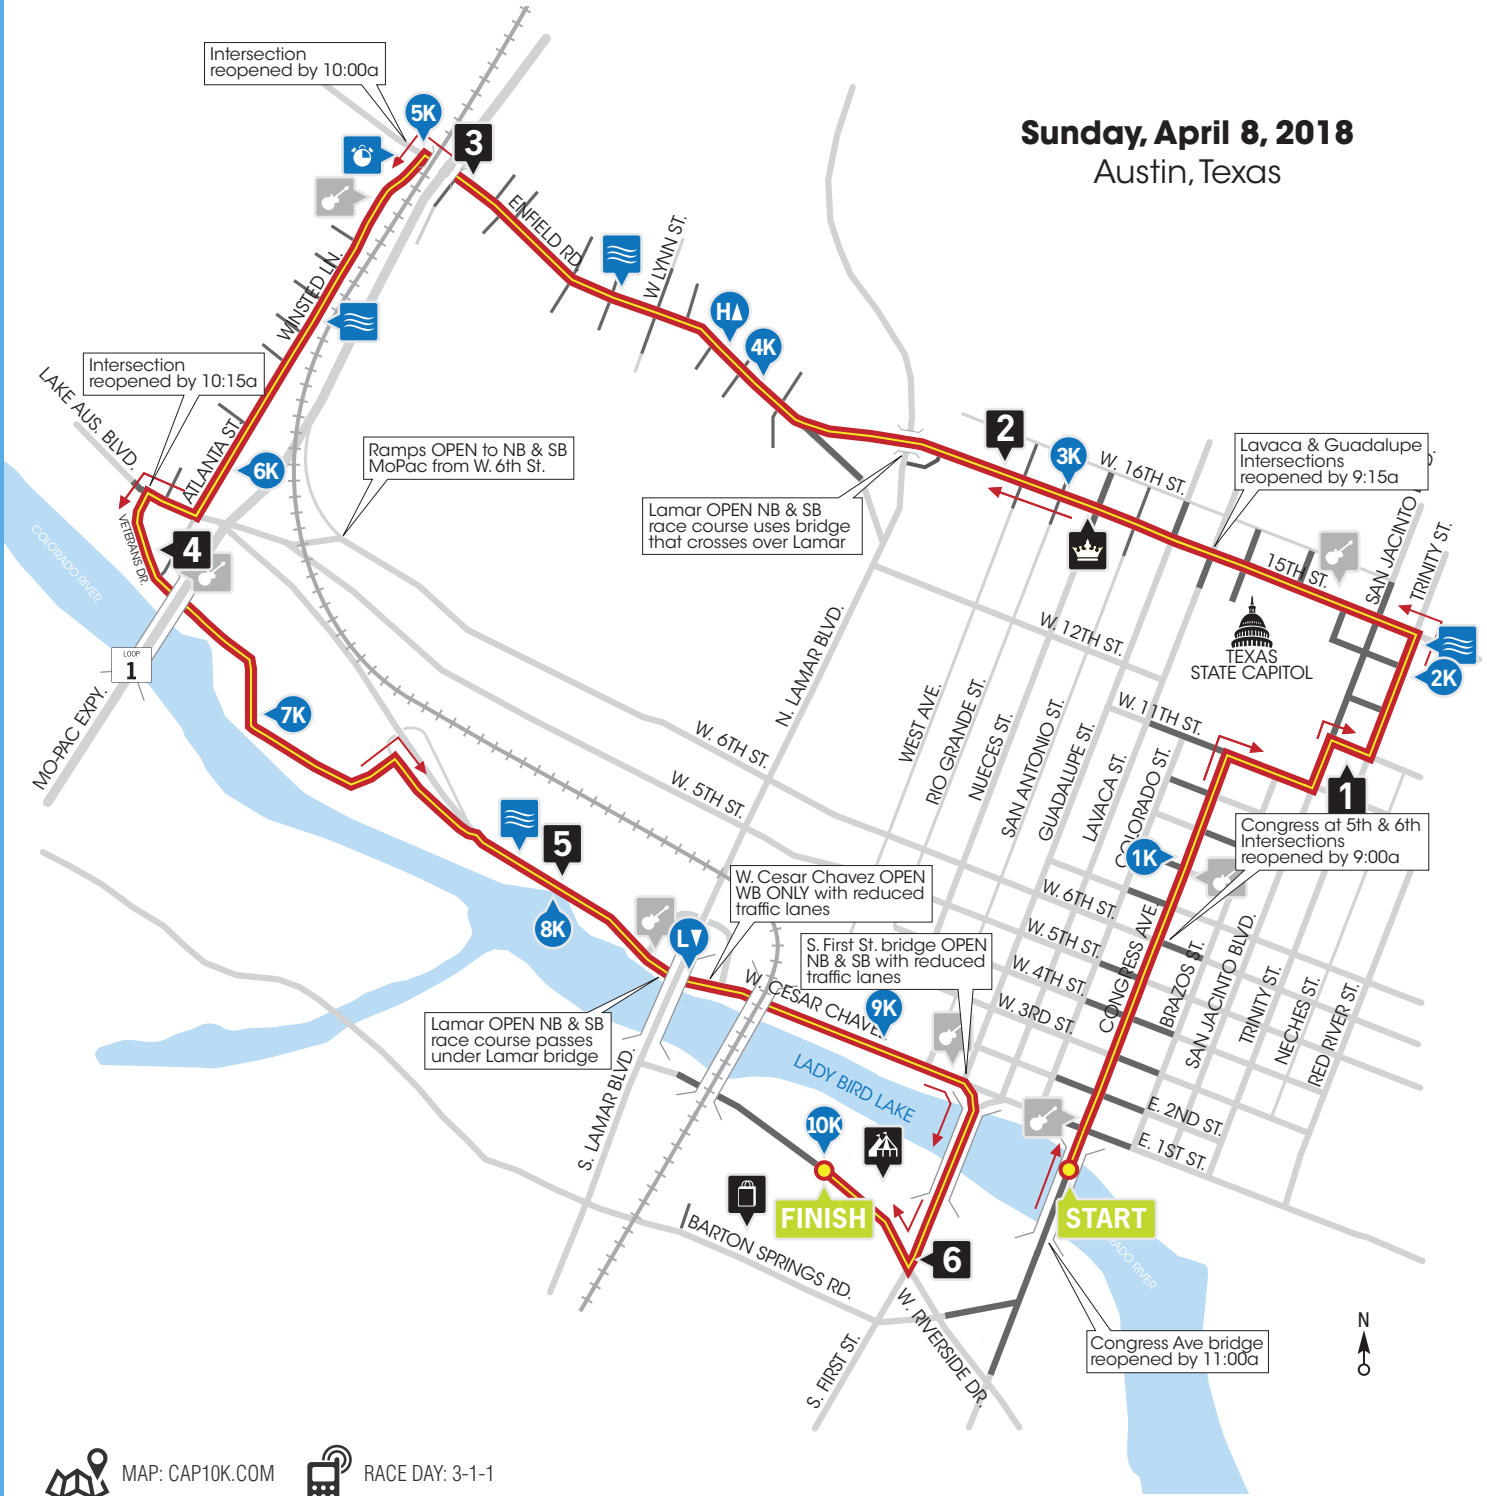

Sunday, April 8, 2018
Austin, Texas

MAP: CAP10K.COM

RACE DAY: 3-1-1

- Race Course
- Race Direction
- Side St. Closed
- Mile Marker
- Expo/Package Pick-up
- Finish Line Festival
- Aid Station
- Split Timing
- Kilometer Marker
- Elevation High/Low
- King/Queen of the Hill
- Live Music

Distance: 10,000 meters (6.2 mi.)

Elevation: Start 438' & Finish 441'

Start Time: 8:00 a.m.

Avg. Race-day Temperature: 77°F High & 53°F Low

2017 Attendance: 21,390

41st Annual