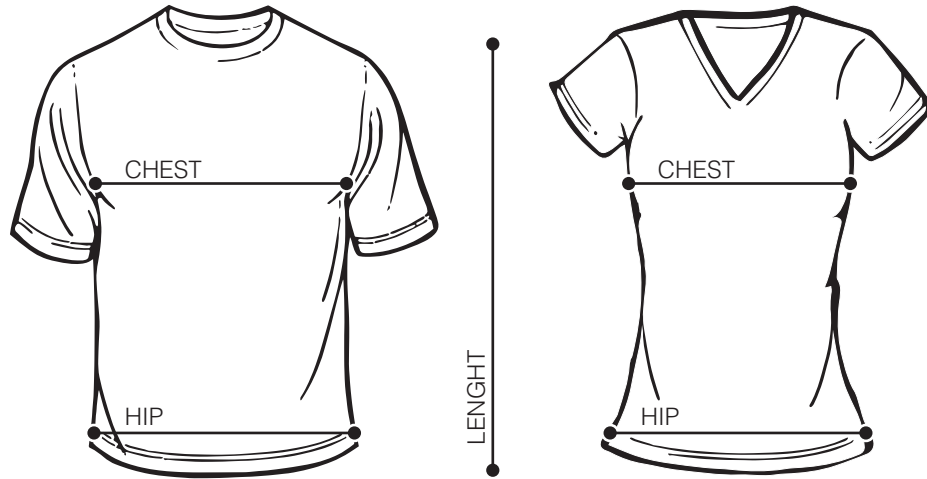

SIZING CHART

Technical Fabric **Race** Shirt
Men's Crew Neck & Women's V-neck

- All measurements are in inches
- Use fabric measuring tape
- **Measure full circumference of body**
- For best size chose chest & hip width
- Shirts are 100% polyester

Product of  **GREENLAYER**

CREW	Chest	Hip	Length
X-Small	38	37	27
Small	40	39	28
Medium	42	41	29
Large	45	44	30
X-Large	48	47	31
2X-Large	50	49	32

V-NECK	Chest	Hip	Length
X-Small	33	35	25
Small	35	37	26
Medium	37	39	27
Large	39	41	28
X-Large	41	43	29
2X-Large	45	48	30

YOUTH	Chest	Hip	Length
Small	33	33	22.5
Medium	35	35	23.5
Large	37	37	24.5